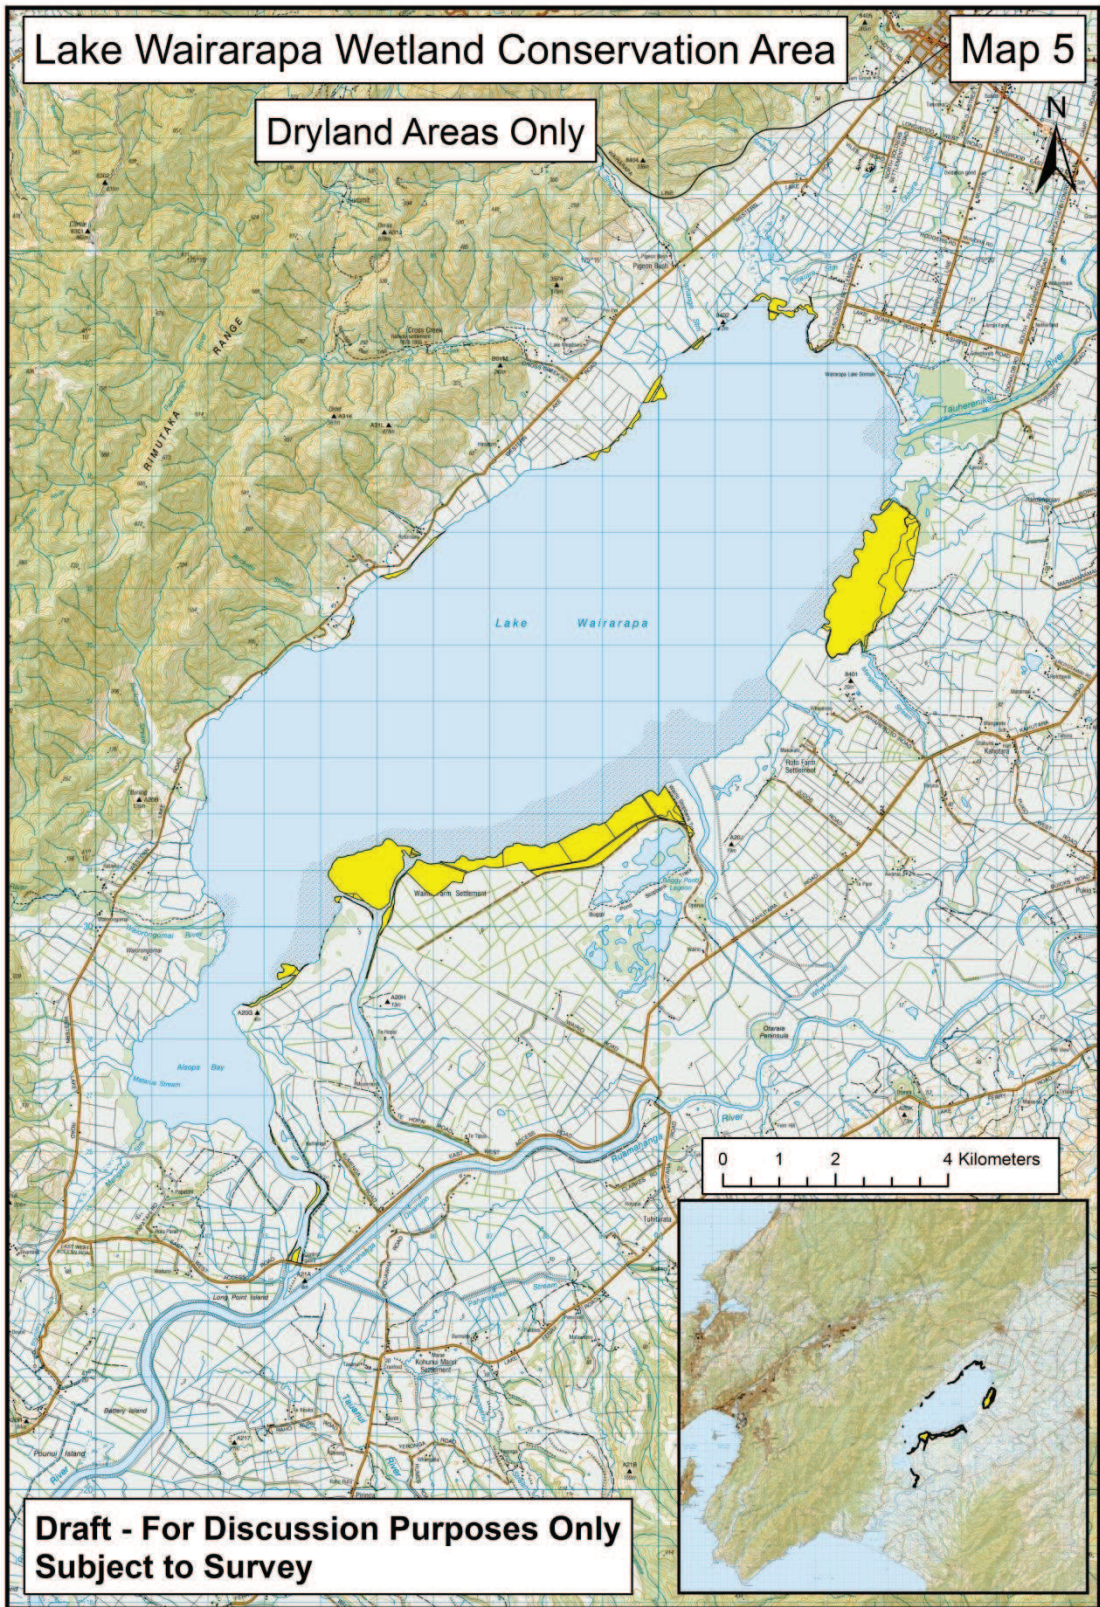

# 5 MAPS

Red River Scenic Reserve

Map 13

Draft - For Discussion Purposes Only