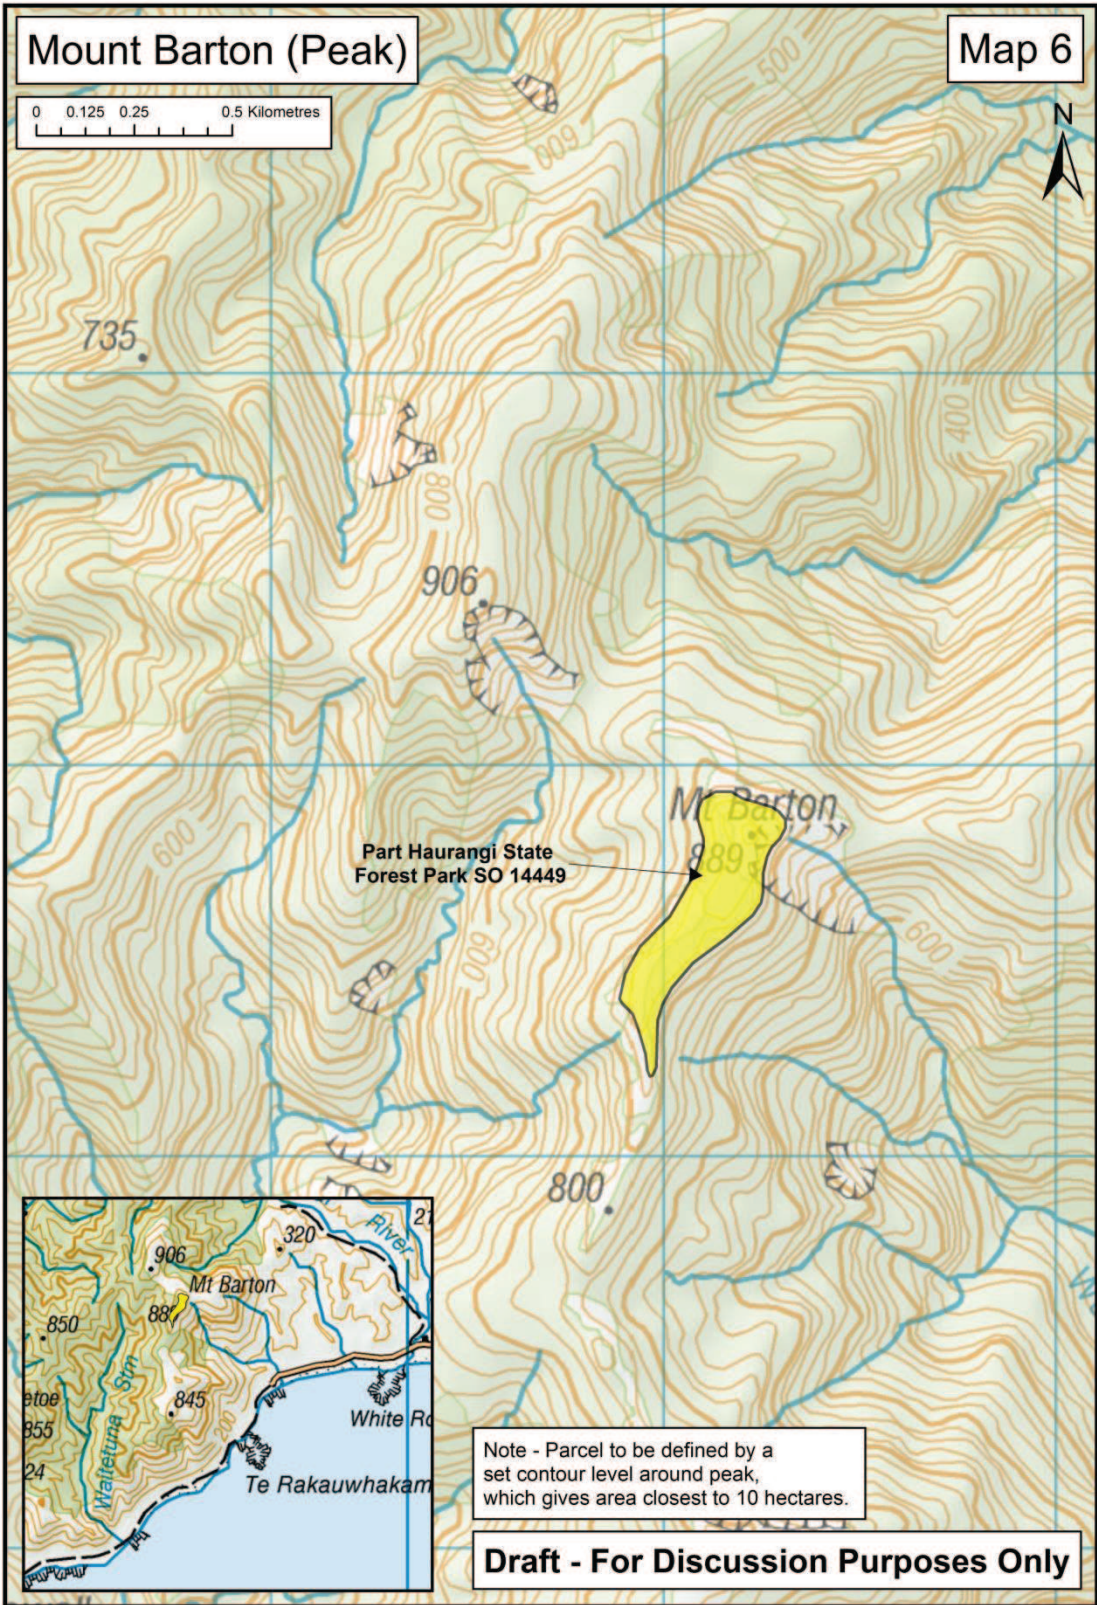

# 5 MAPS

Red River Scenic Reserve

Map 13

Draft - For Discussion Purposes Only